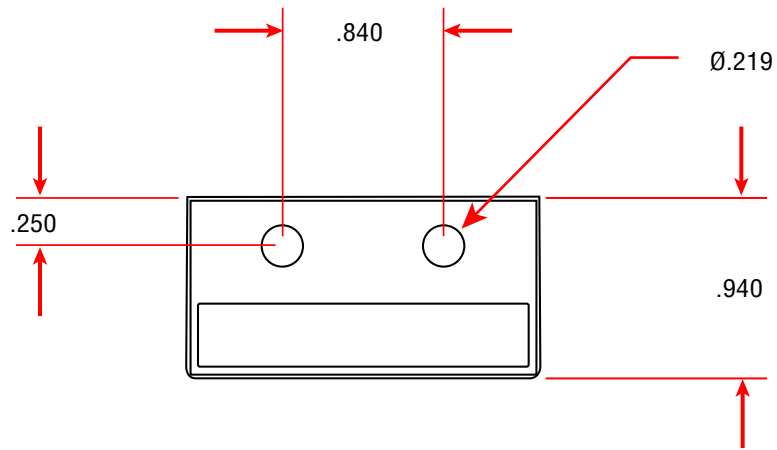

Magnet

Section A - A

Magnet Housing

MAGNET ASSEMBLY

Part No.: **059**

Magnet Specification: NbFeB 45

PROPERTY OF NORAM

NOTES