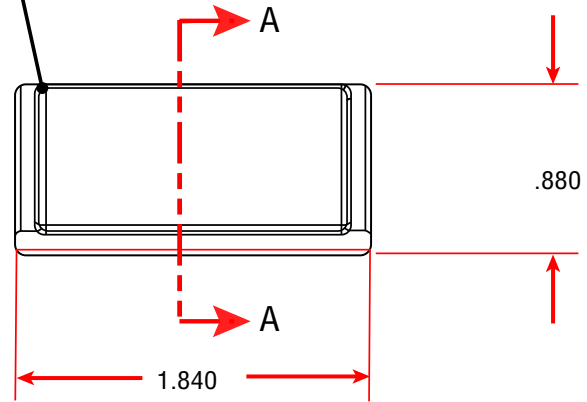

Magnet

Section A - A

Magnet Housing

MAGNET ASSEMBLY

Part No.: **059**

Magnet Specification: NbFeB 45

PROPERTY OF NORAM

NOTES

Magnet Potted Inside of Housing